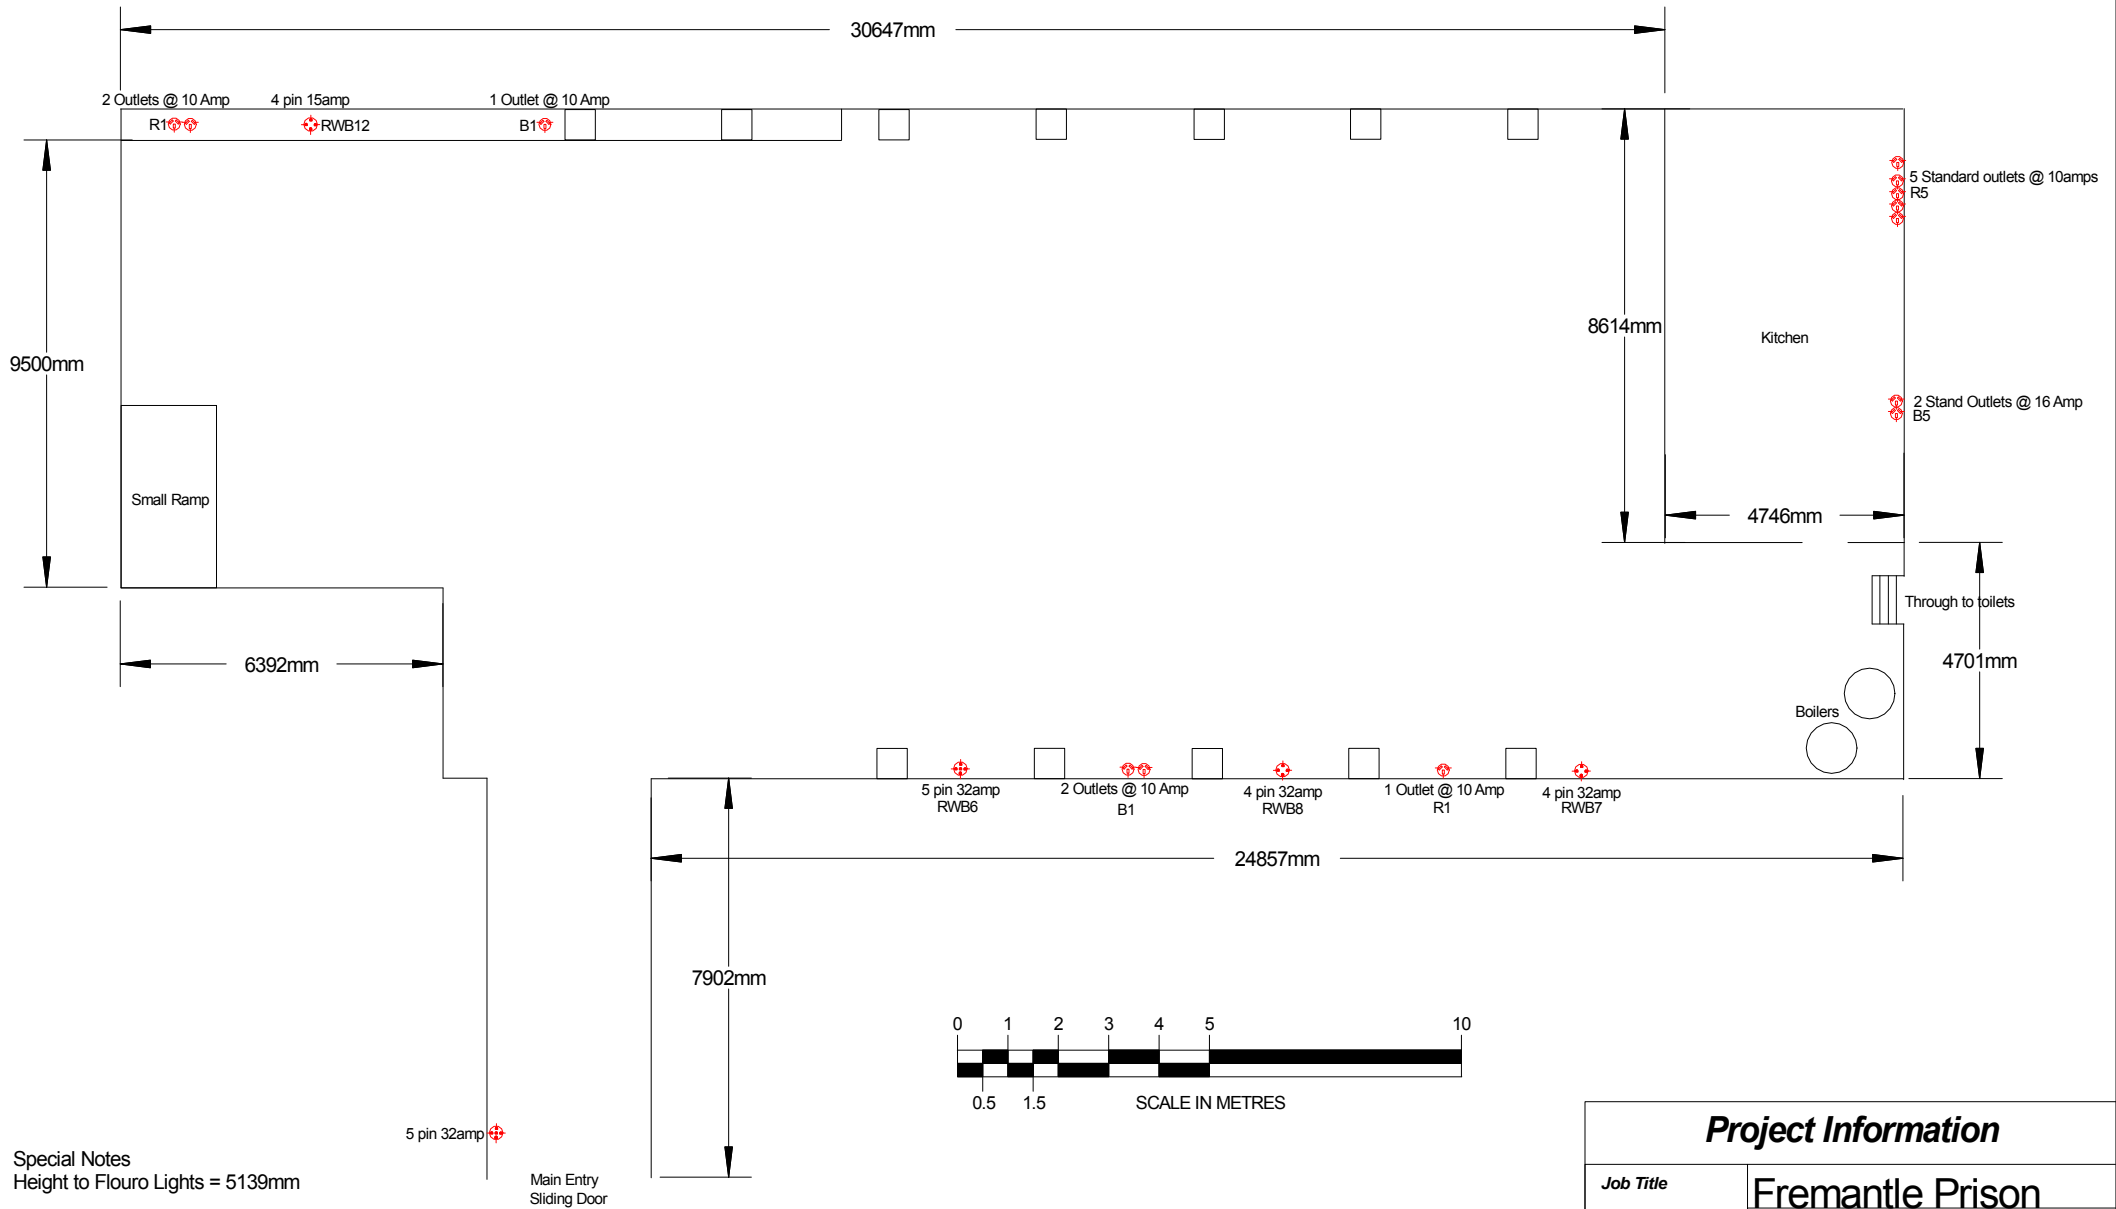

Fremantle Prison East Workshop

Special Notes
Height to Flouro Lights = 5139mm

Main Entry
Sliding Door

Project Information

Job Title	Fremantle Prison
Job Name	East Workshop
Company Name	Austage Perth
Draftsman	Brad Haines
Drawing Number	Basic 0001