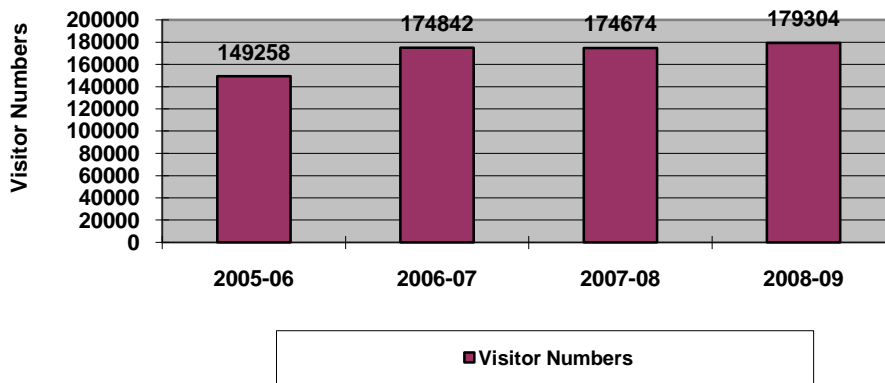

Fremantle Prison - Marketing Information

Fremantle Prison collects visitor data at the time of ticket sales.

Information pertaining to 2008/2009 is as follows.

Visitor Numbers (past 4 years)

Visitor Breakdown (past 4 years)

International Visitor Breakdown

Breakdown of Visitor Type 2008/2009