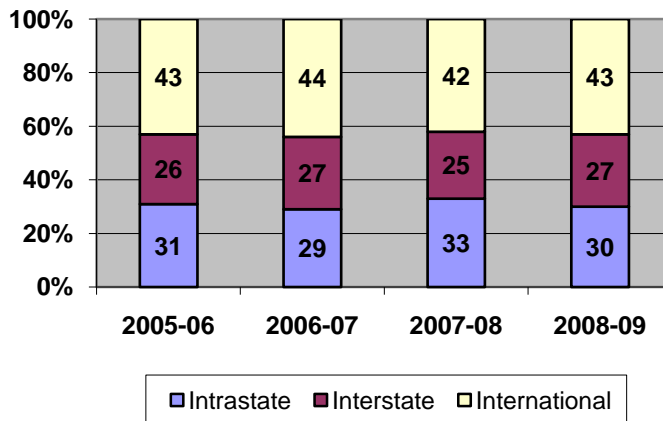

Fremantle Prison - Marketing Information

Fremantle Prison collects visitor data at the time of ticket sales.

Information pertaining to 2008/2009 is as follows.

Visitor Numbers (past 4 years)

Visitor Breakdown (past 4 years)

International Visitor Breakdown

Breakdown of Visitor Type 2008/2009