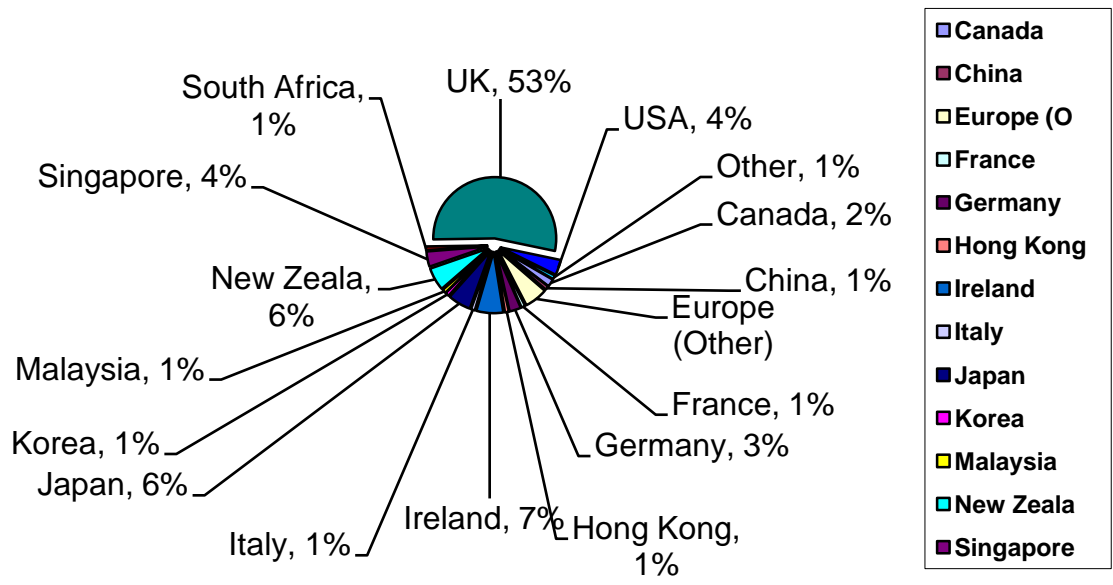

Fremantle Prison - Marketing Information

Fremantle Prison collects visitor data at the time of ticket sales.

Information pertaining to 2008/2009 is as follows.

Visitor Numbers (past 4 years)

Visitor Breakdown (past 4 years)

International Visitor Breakdown

Breakdown of Visitor Type 2008/2009